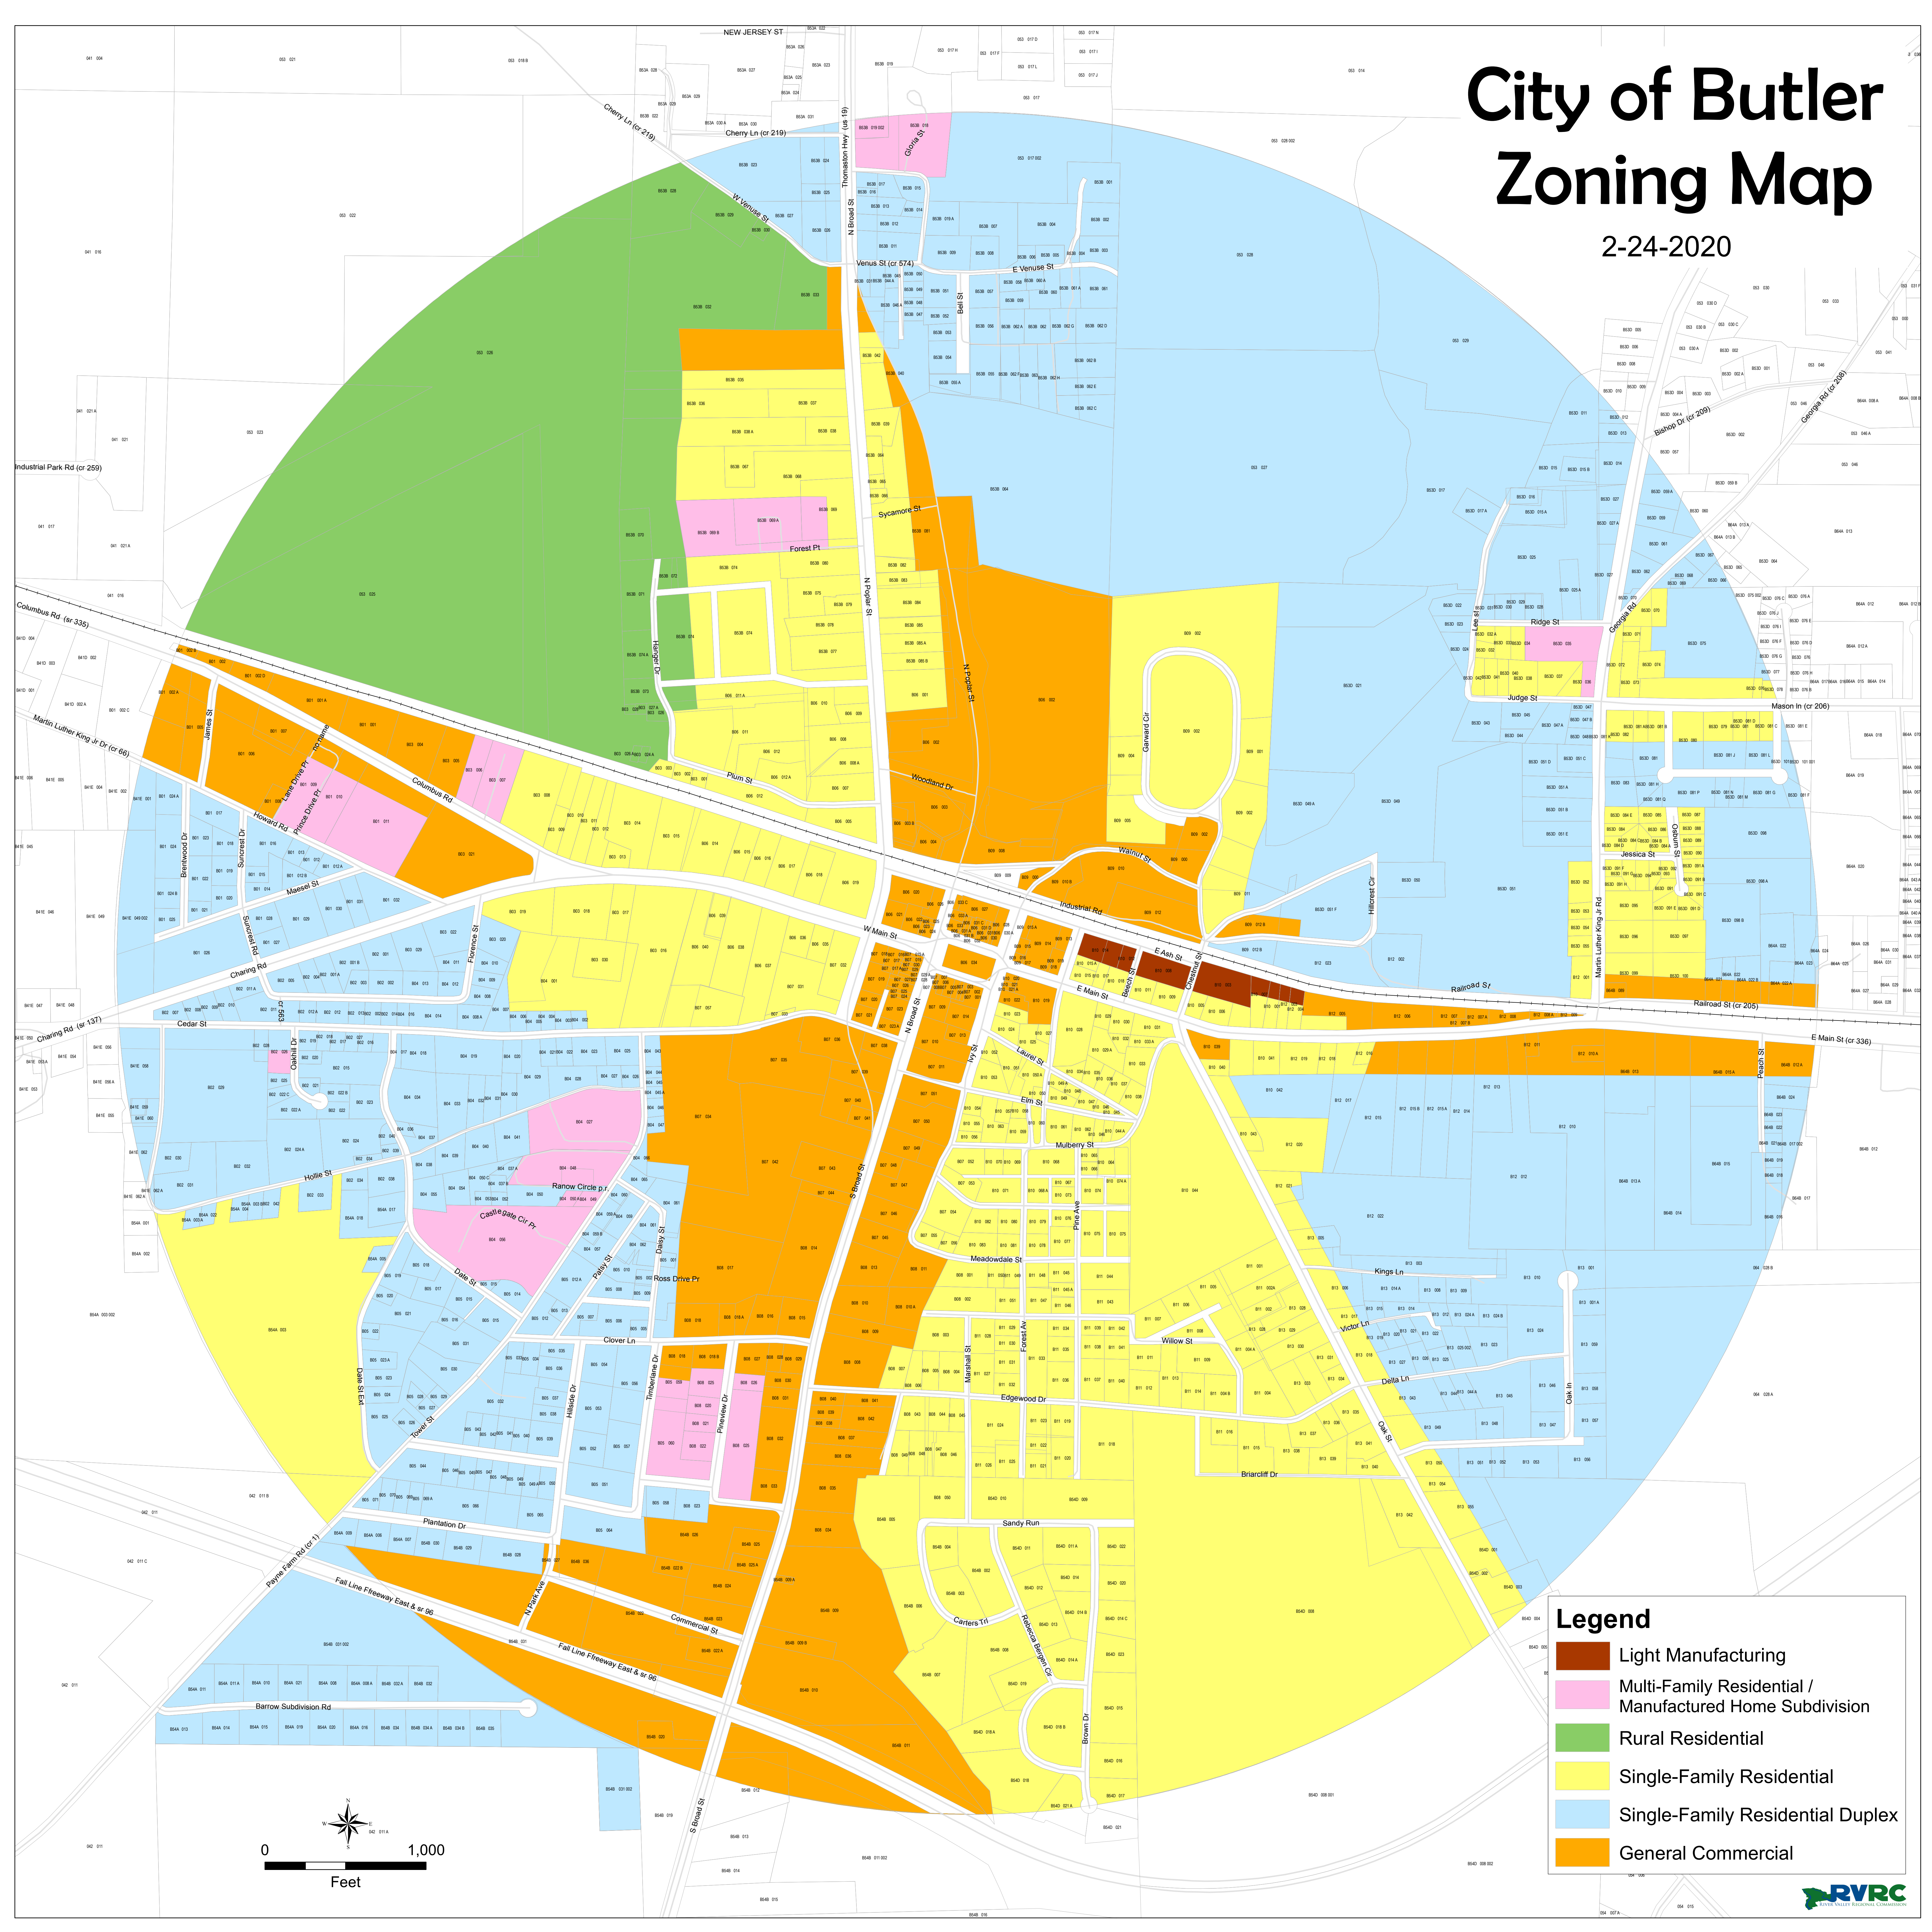

City of Butler Zoning Map

2-24-2020

Legend

- Light Manufacturing
- Multi-Family Residential /
Manufactured Home Subdivision
- Rural Residential
- Single-Family Residential
- Single-Family Residential Duplex
- General Commercial